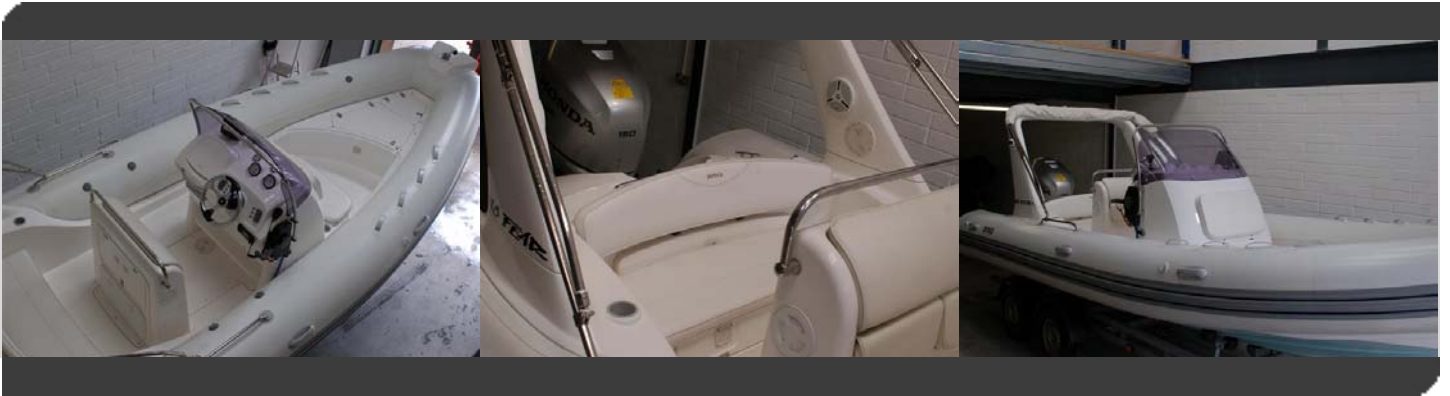

THE WOLF ROCK BOAT COMPANY

- Brig Eagle 645 Only a few hours use from new in 2007
- Honda 150hp 4/stroke 68hrs
- Easyline trailer with flushing kit
- Bimini Top
- Garmin 178C GPS/ Depth Sounder
- Icom M421 VHF DSC
- Stereo
- Nav arch with Nav lights
- Self draining cockpit
- Fresh water shower
- Console Cover Overall cover
- Built-in Fuel tank 200ltr
- Hypalon tubes
- Hydraulic Steering