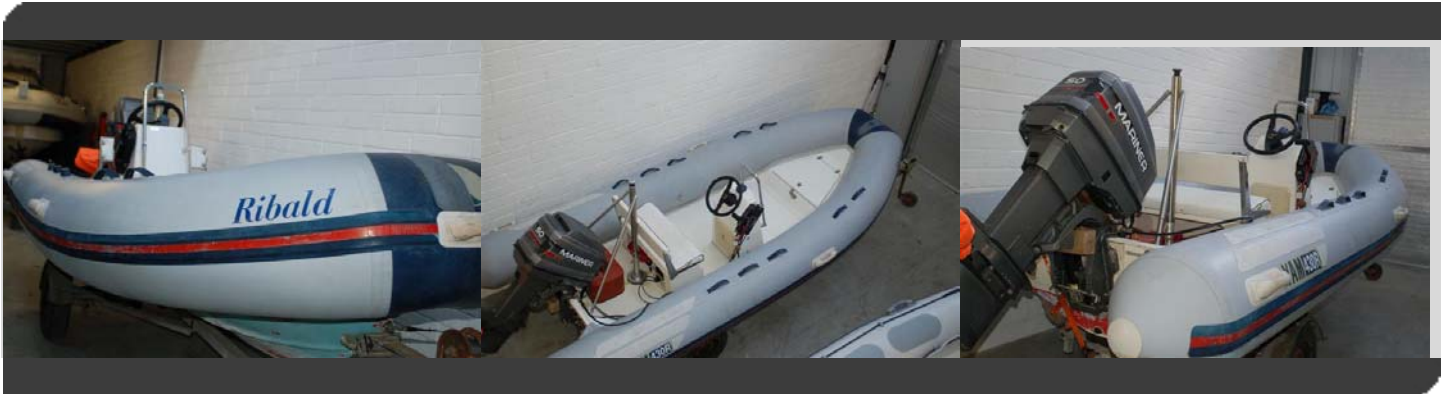

THE WOLF ROCK BOAT COMPANY

Yam 430 Rib

- Mariner 50hp
- Trim & Tilt
- Electric Start
- Stainless Ski Pole
- Trailer
- Compass
- Console Cover
- Seat Covers

-Great little rib Just £3495

- Part Exchange Taken
- Delivery Arranged.