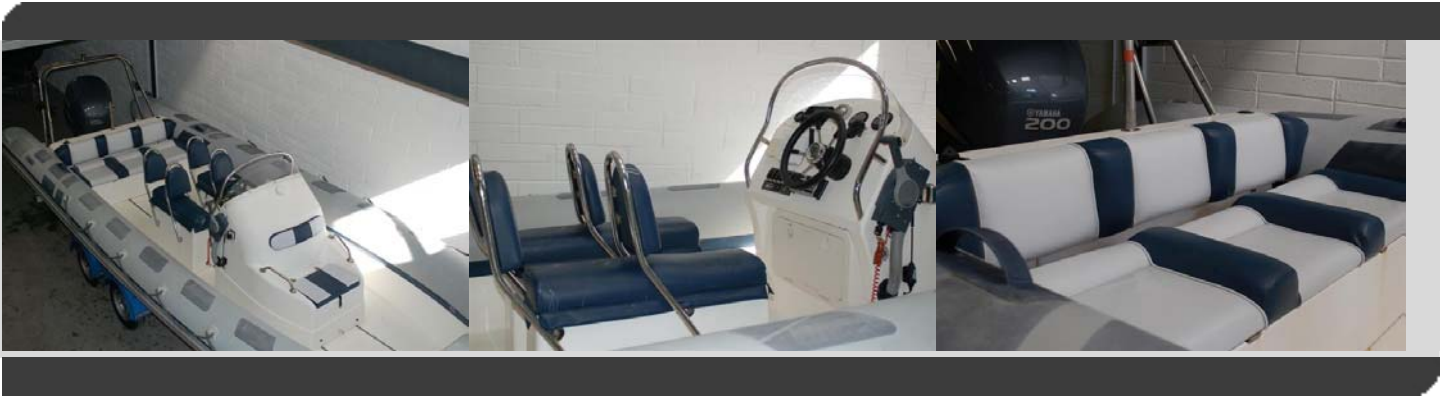

THE WOLF ROCK BOAT COMPANY

2003 785 Ribeye Sport with Hypalon Tubes.

- 2003 Yamaha F200 Fourstroke
- 550hrs with History
- A Frame with Nav
- Ski Pole
- Trailer
- Icom ICM505 DSC Vhf
- Lowrance MMS 332c GPS
- Stereo
- Compass
- Hydraulic Steering
- 2 x Double Jockey
- Back Bench Seat
- Console with Forward Seat
- Good condition 3 previous private owners no damage or repairs. £19950