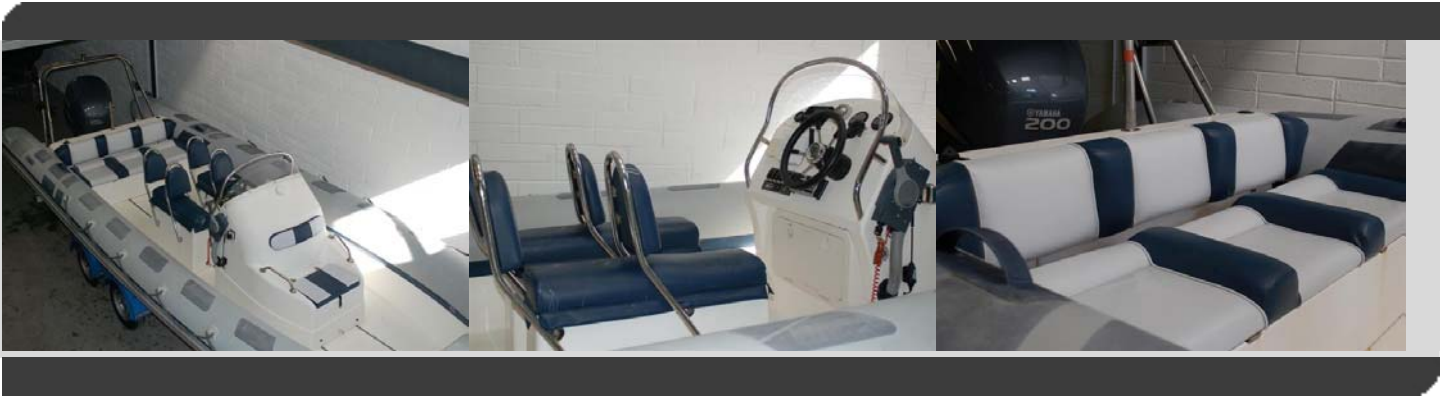

# THE WOLF ROCK BOAT COMPANY

2003 785 Ribeye Sport with Hypalon Tubes.

- 2003 Yamaha F200 Fourstroke
  - 550hrs with History
  - A Frame with Nav
  - Ski Pole
  - Trailer
  - Icom ICM505 DSC Vhf
  - Lowrance MMS 332c GPS
  - Stereo
  - Compass
  - Hydraulic Steering
  - 2 x Double Jockey
  - Console with forward Seat and Back Bench Seat
- Brokerage, owner looking for Smaller rib, Boston whaler or similar - Px Welcome.  
-Good condition 3 previous private owners no damage or repairs. £18995.00