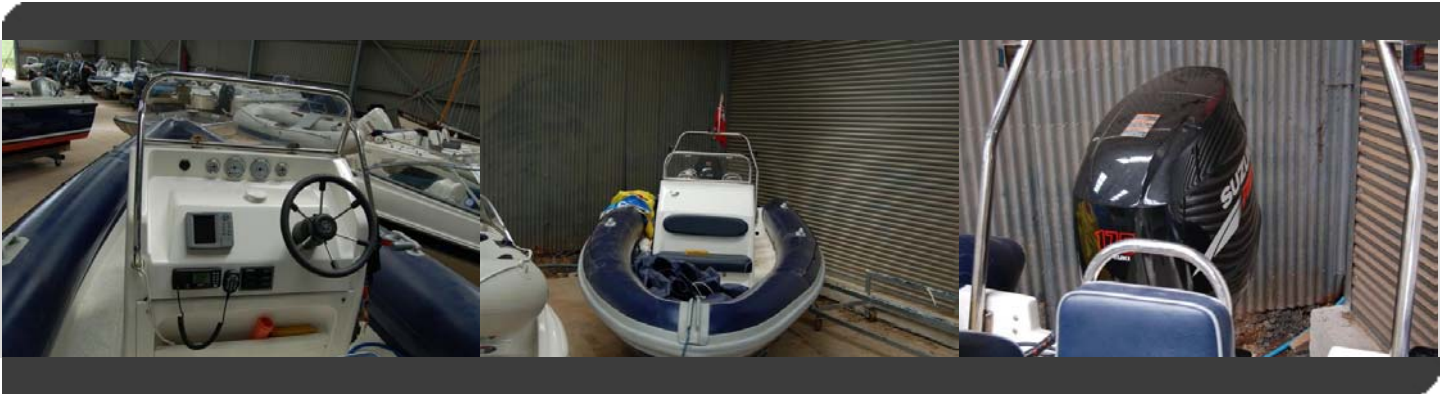

# THE WOLF ROCK BOAT COMPANY

- 2006 Ring 750 Rib – One Owner - 60hrs
- Suzuki 175hp Fourstroke
- Hydraulic Steering
- Eaglesea chart plotter GPS & Fish Finder
- Silvia SIS FHV Dsc
- Full Instrumentatio
- Stainless A Frame
- Nav Lights
- Bilge Pump
- 140 lts Fuel Tank
- Double Console with Front Seat
- 2 x Single Jockey Seats
- 2 x Double Jockey Seats
- Covers for seats & Console
- Service History