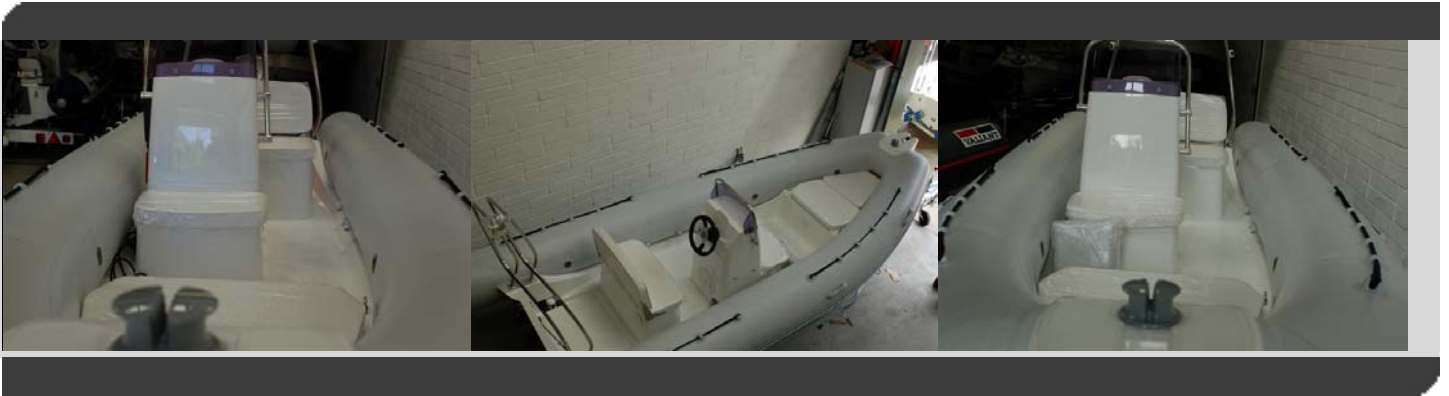

THE WOLF ROCK BOAT COMPANY

2010 Brig Falcon 500L

- Yamaha F50 (57hrs & Warranty Until Dec 2013)
- Bench Seat
- Console with forward facing seat
- Anchor Locker with front cushions.
- Stainless A-Frame
- Nav Lights
- Bramber Roller Trailer

Easy Boating with wakeboarding and skiing capability.

This one is just £11995 – It's all here and ready to collect.

- Part Exchange Taken
- Delivery Nationwide